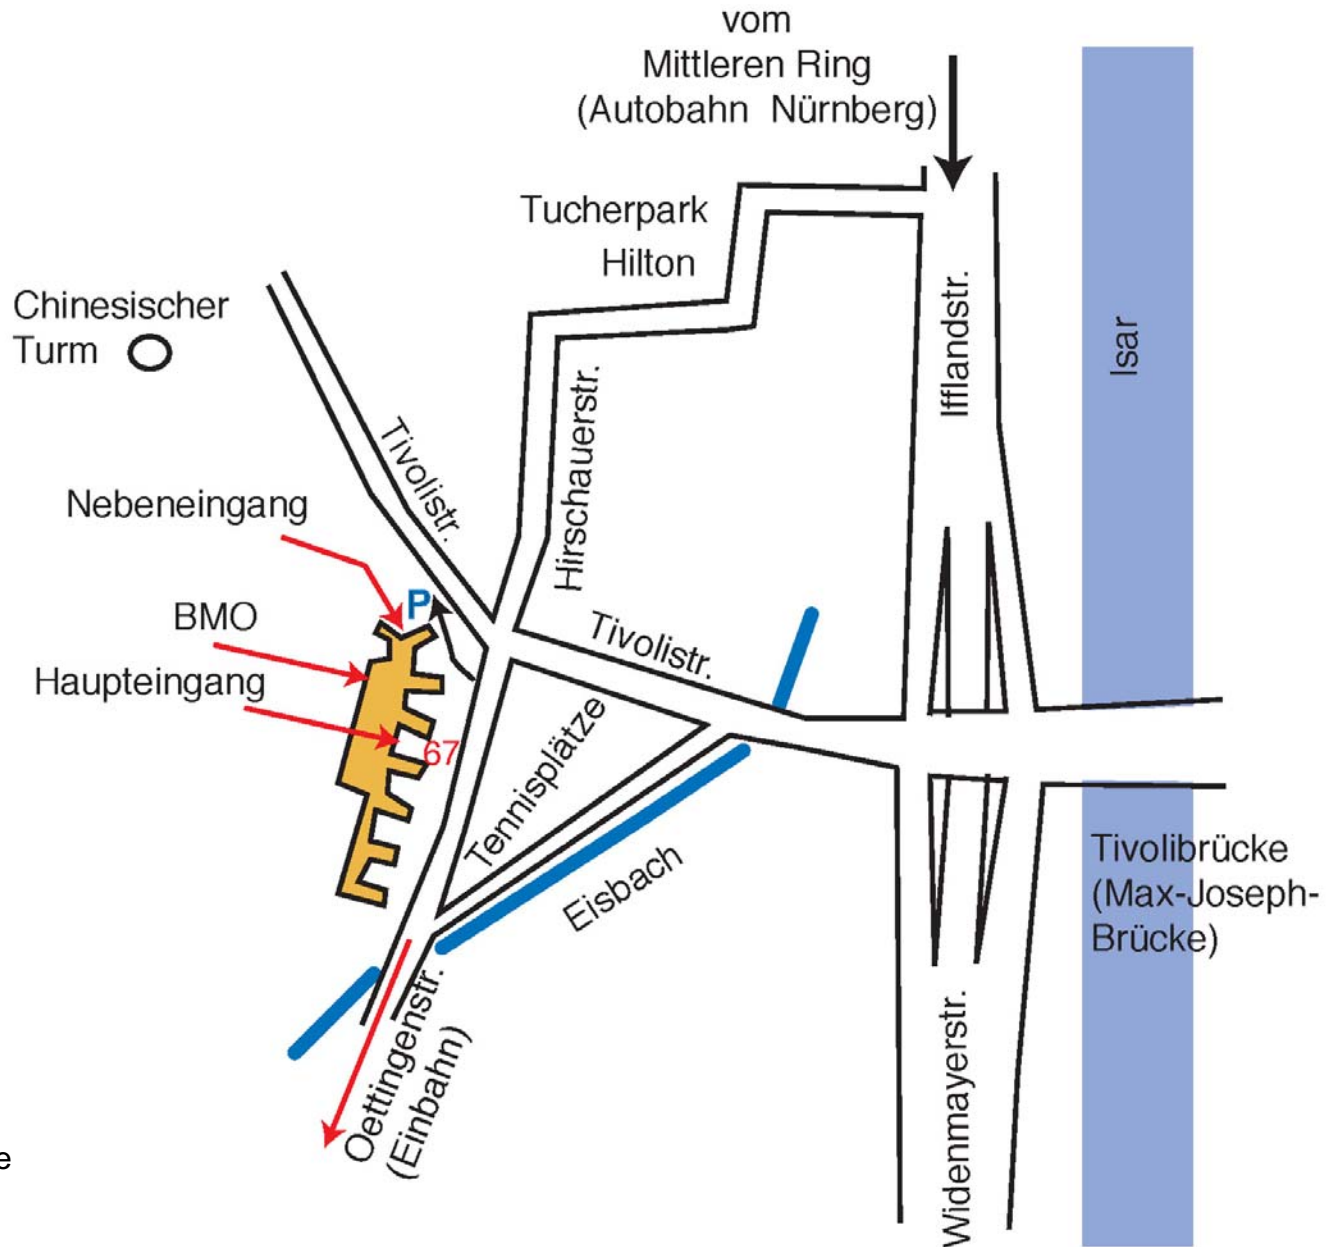

Prof. Dr. Wolfgang Zinth
Prof. Dr. Eberhard Riedle
Prof. Dr. Paul Tavan

Lehrstuhl für BioMolekulare Optik
Department für Physik, Uni München

Oettingenstraße 67
Tel.: +49 (089) 2180-9201
Fax: +49 (089) 2180-9202

BioMolekulare.Optik@physik.uni-muenchen.de
www.bmo.physik.uni-muenchen.de